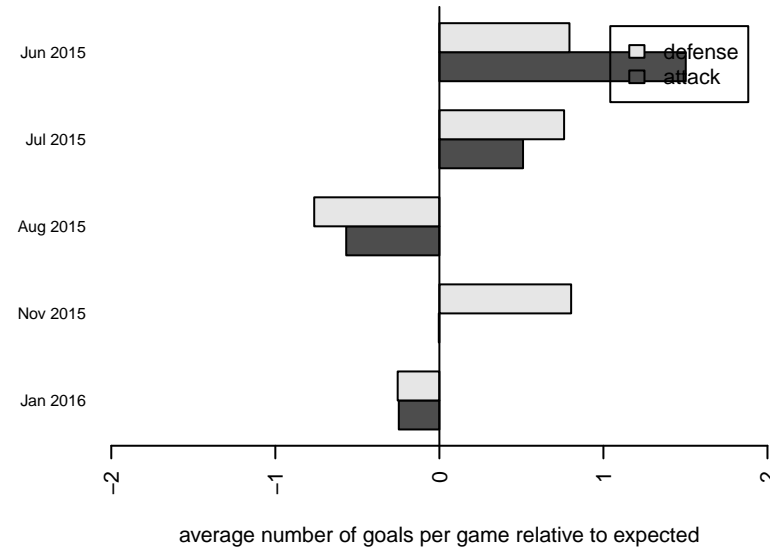

MRFC Blue G97
 Dots are actual minus expected GF (blue circles) and GA (red triangles).
 Blue line is smoothed change in attack strength. Red is smoothed change in defense strength.

**attack and defense variance (black dot)
relative to other teams
and top 10 in region**

**attack and defense rating
relative to others at age
and all opponents in last 13 months**

**attack and defense rating
relative to others at age
and all opponents in last 13 months**

Performance relative to 13 month average

Performance relative to 13 month average

Distribution of opponents
 Red = Lose zone, Blue = Win zone, Green = Even
 Black line separates win/lose zones

lot. A=Neither has attack advantage, B=Opponent has both attack and defense advantage, C=Opponent has both attack and defense disadvantage, D=Both have