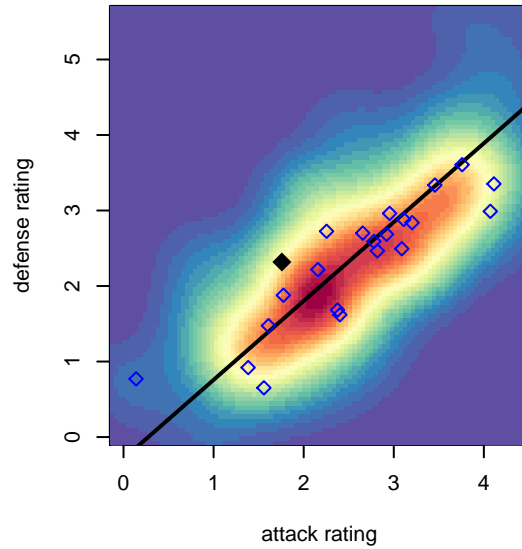

MRFC Blue G97

Mount Rainier FC
 Bonney Lake, WA
 G97 total strength=1388
 attack=5.8 defense=10.16

alt names used:
 MT RAINIER FC MRFC G97 BLUE (WA)
 MRFC 97 Blue
 Mt. Rainier FC GHS

Venues played:
 2015 Starfire Spring Classic GU17-18
 2015 Nike Crossfire Challenge Gold Group U18
 2015 Summer Slam Gold/Silver U15-18
 2015 AstroTurf Showcase GU19 AB
 2015 NWCL U18

MRFC Blue G97
 Dots are actual minus expected GF (blue circles) and GA (red triangles).
 Blue line is smoothed change in attack strength. Red is smoothed change in defense strength.

**attack and defense variance (black dot)
relative to other teams
and top 10 in region**

**attack and defense rating
relative to others at age
and all opponents in last 13 months**

**attack and defense rating
relative to others at age
and all opponents in last 13 months**

Performance relative to 13 month average

Performance relative to 13 month average

Distribution of opponents
 Red = Lose zone, Blue = Win zone, Green = Even
 Black line separates win/lose zones

lot. A=Neither has attack advantage, B=Opponent has both attack and defense advantage, C=Opponent has both attack and defense disadvantage, D=Both have