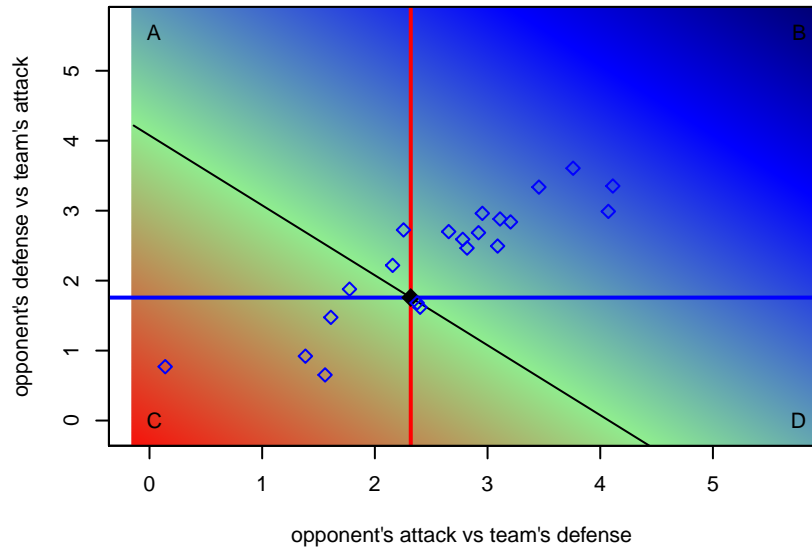

MRFC Blue G97
 Dots are actual minus expected GF (blue circles) and GA (red triangles).
 Blue line is smoothed change in attack strength. Red is smoothed change in defense strength.

**attack and defense variance (black dot)
relative to other teams
and top 10 in region**

**attack and defense rating
relative to others at age
and all opponents in last 13 months**

**attack and defense rating
relative to others at age
and all opponents in last 13 months**

Performance relative to 13 month average

Performance relative to 13 month average

Distribution of opponents
 Red = Lose zone, Blue = Win zone, Green = Even
 Black line separates win/lose zones

lot. A=Neither has attack advantage, B=Opponent has both attack and defense advantage, C=Opponent has both attack and defense disadvantage, D=Both have