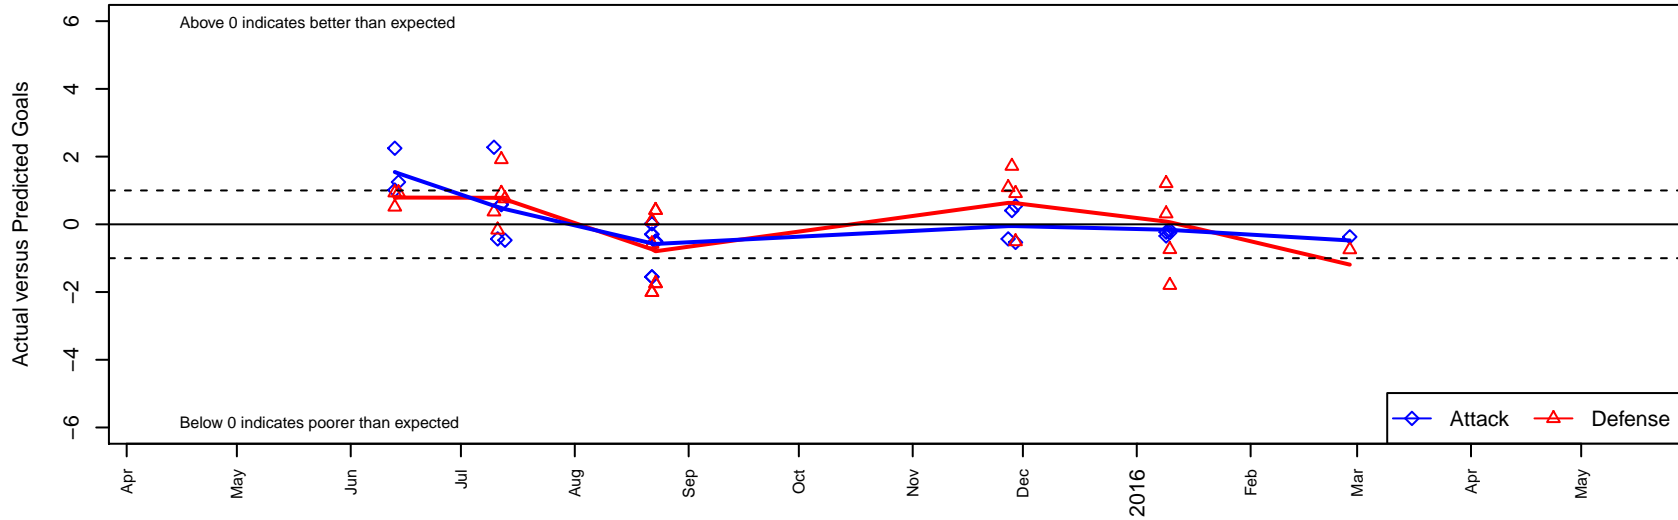

MRFC Blue G97

Mount Rainier FC
 Bonney Lake, WA
 G97 total strength=1388
 attack=5.8 defense=10.16

alt names used:
 MT RAINIER FC MRFC G97 BLUE (WA)
 MRFC 97 Blue
 Mt. Rainier FC GHS

Venues played:
 2015 Starfire Spring Classic GU17-18
 2015 Nike Crossfire Challenge Gold Group U18
 2015 Summer Slam Gold/Silver U15-18
 2015 AstroTurf Showcase GU19 AB
 2015 NWCL U18

MRFC Blue G97
 Dots are actual minus expected GF (blue circles) and GA (red triangles).
 Blue line is smoothed change in attack strength. Red is smoothed change in defense strength.

**attack and defense variance (black dot)
relative to other teams
and top 10 in region**

**attack and defense rating
relative to others at age
and all opponents in last 13 months**

**attack and defense rating
relative to others at age
and all opponents in last 13 months**

Performance relative to 13 month average

Performance relative to 13 month average

Distribution of opponents
 Red = Lose zone, Blue = Win zone, Green = Even
 Black line separates win/lose zones

lot. A=Neither has attack advantage, B=Opponent has both attack and defense advantage, C=Opponent has both attack and defense disadvantage, D=Both have