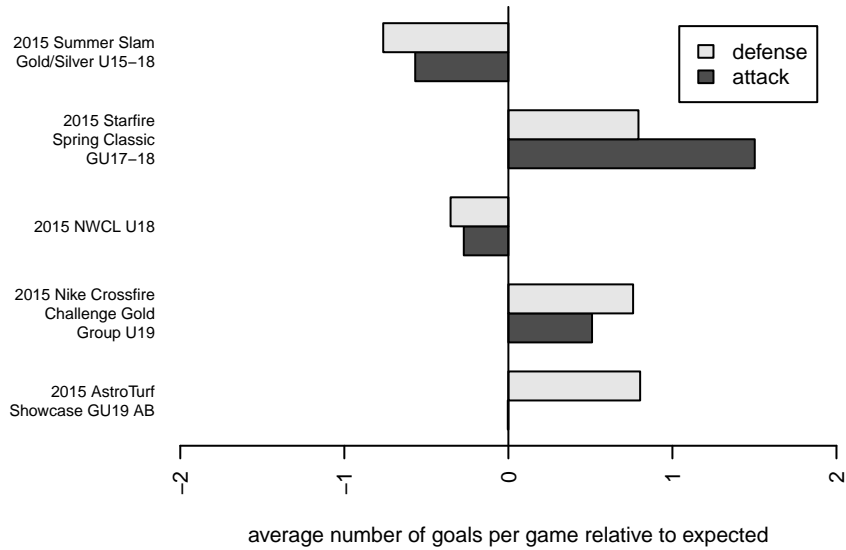

MRFC Blue G97

Mount Rainier FC
 Bonney Lake, WA
 G97 total strength=1388
 attack=5.8 defense=10.16

alt names used:
 MT RAINIER FC MRFC G97 BLUE (WA)
 MRFC 97 Blue
 Mt. Rainier FC GHS

Venues played:
 2015 Starfire Spring Classic GU17-18
 2015 Nike Crossfire Challenge Gold Group U18
 2015 Summer Slam Gold/Silver U15-18
 2015 AstroTurf Showcase GU19 AB
 2015 NWCL U18

MRFC Blue G97
 Dots are actual minus expected GF (blue circles) and GA (red triangles).
 Blue line is smoothed change in attack strength. Red is smoothed change in defense strength.

**attack and defense variance (black dot)
relative to other teams
and top 10 in region**

**attack and defense rating
relative to others at age
and all opponents in last 13 months**

**attack and defense rating
relative to others at age
and all opponents in last 13 months**

Performance relative to 13 month average

Performance relative to 13 month average

Distribution of opponents
 Red = Lose zone, Blue = Win zone, Green = Even
 Black line separates win/lose zones

lot. A=Neither has attack advantage, B=Opponent has both attack and defense advantage, C=Opponent has both attack and defense disadvantage, D=Both have